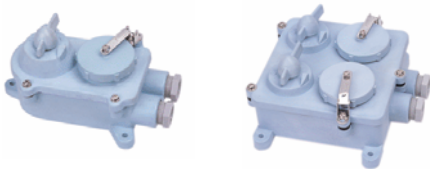

ELECTRICAL EQUIPMENT

Watertight Plugs & Receptacles Japanese Type, Synthetic Resin

- 792801 Plug Angle 1MB
- 792802 Plug Straight 1MA
- 792804 Plug Angle 2MB

- 792806 Receptacle 1M
- 792831 Twin Receptacle without Switch
- 792807 Receptacle 2M

- 792808 Receptacle w/ Switch S1MR
- 792832 Twin Receptacle w/Switch

- 793015 Rotary Switch 1MR
- 794833 Joint Box 2M

Watertight Plugs & Receptacles HNA Type

- 794832 Joint Boxes
Brass or Synthetic

- 792882/7 Receptacle
w/ switch, 3 Pin,
Brass or Synthetic

- 792881/6 Plug, 3 Pin
Brass or Synthetic

Non-Watertight Plugs & Receptacles European & Japanese Type

Shuko / Siemens 2 round pin

- 792921 Plug
- 792922 Single Receptacle
- 792923 Double Receptacle
- 792930 Distribution Plug